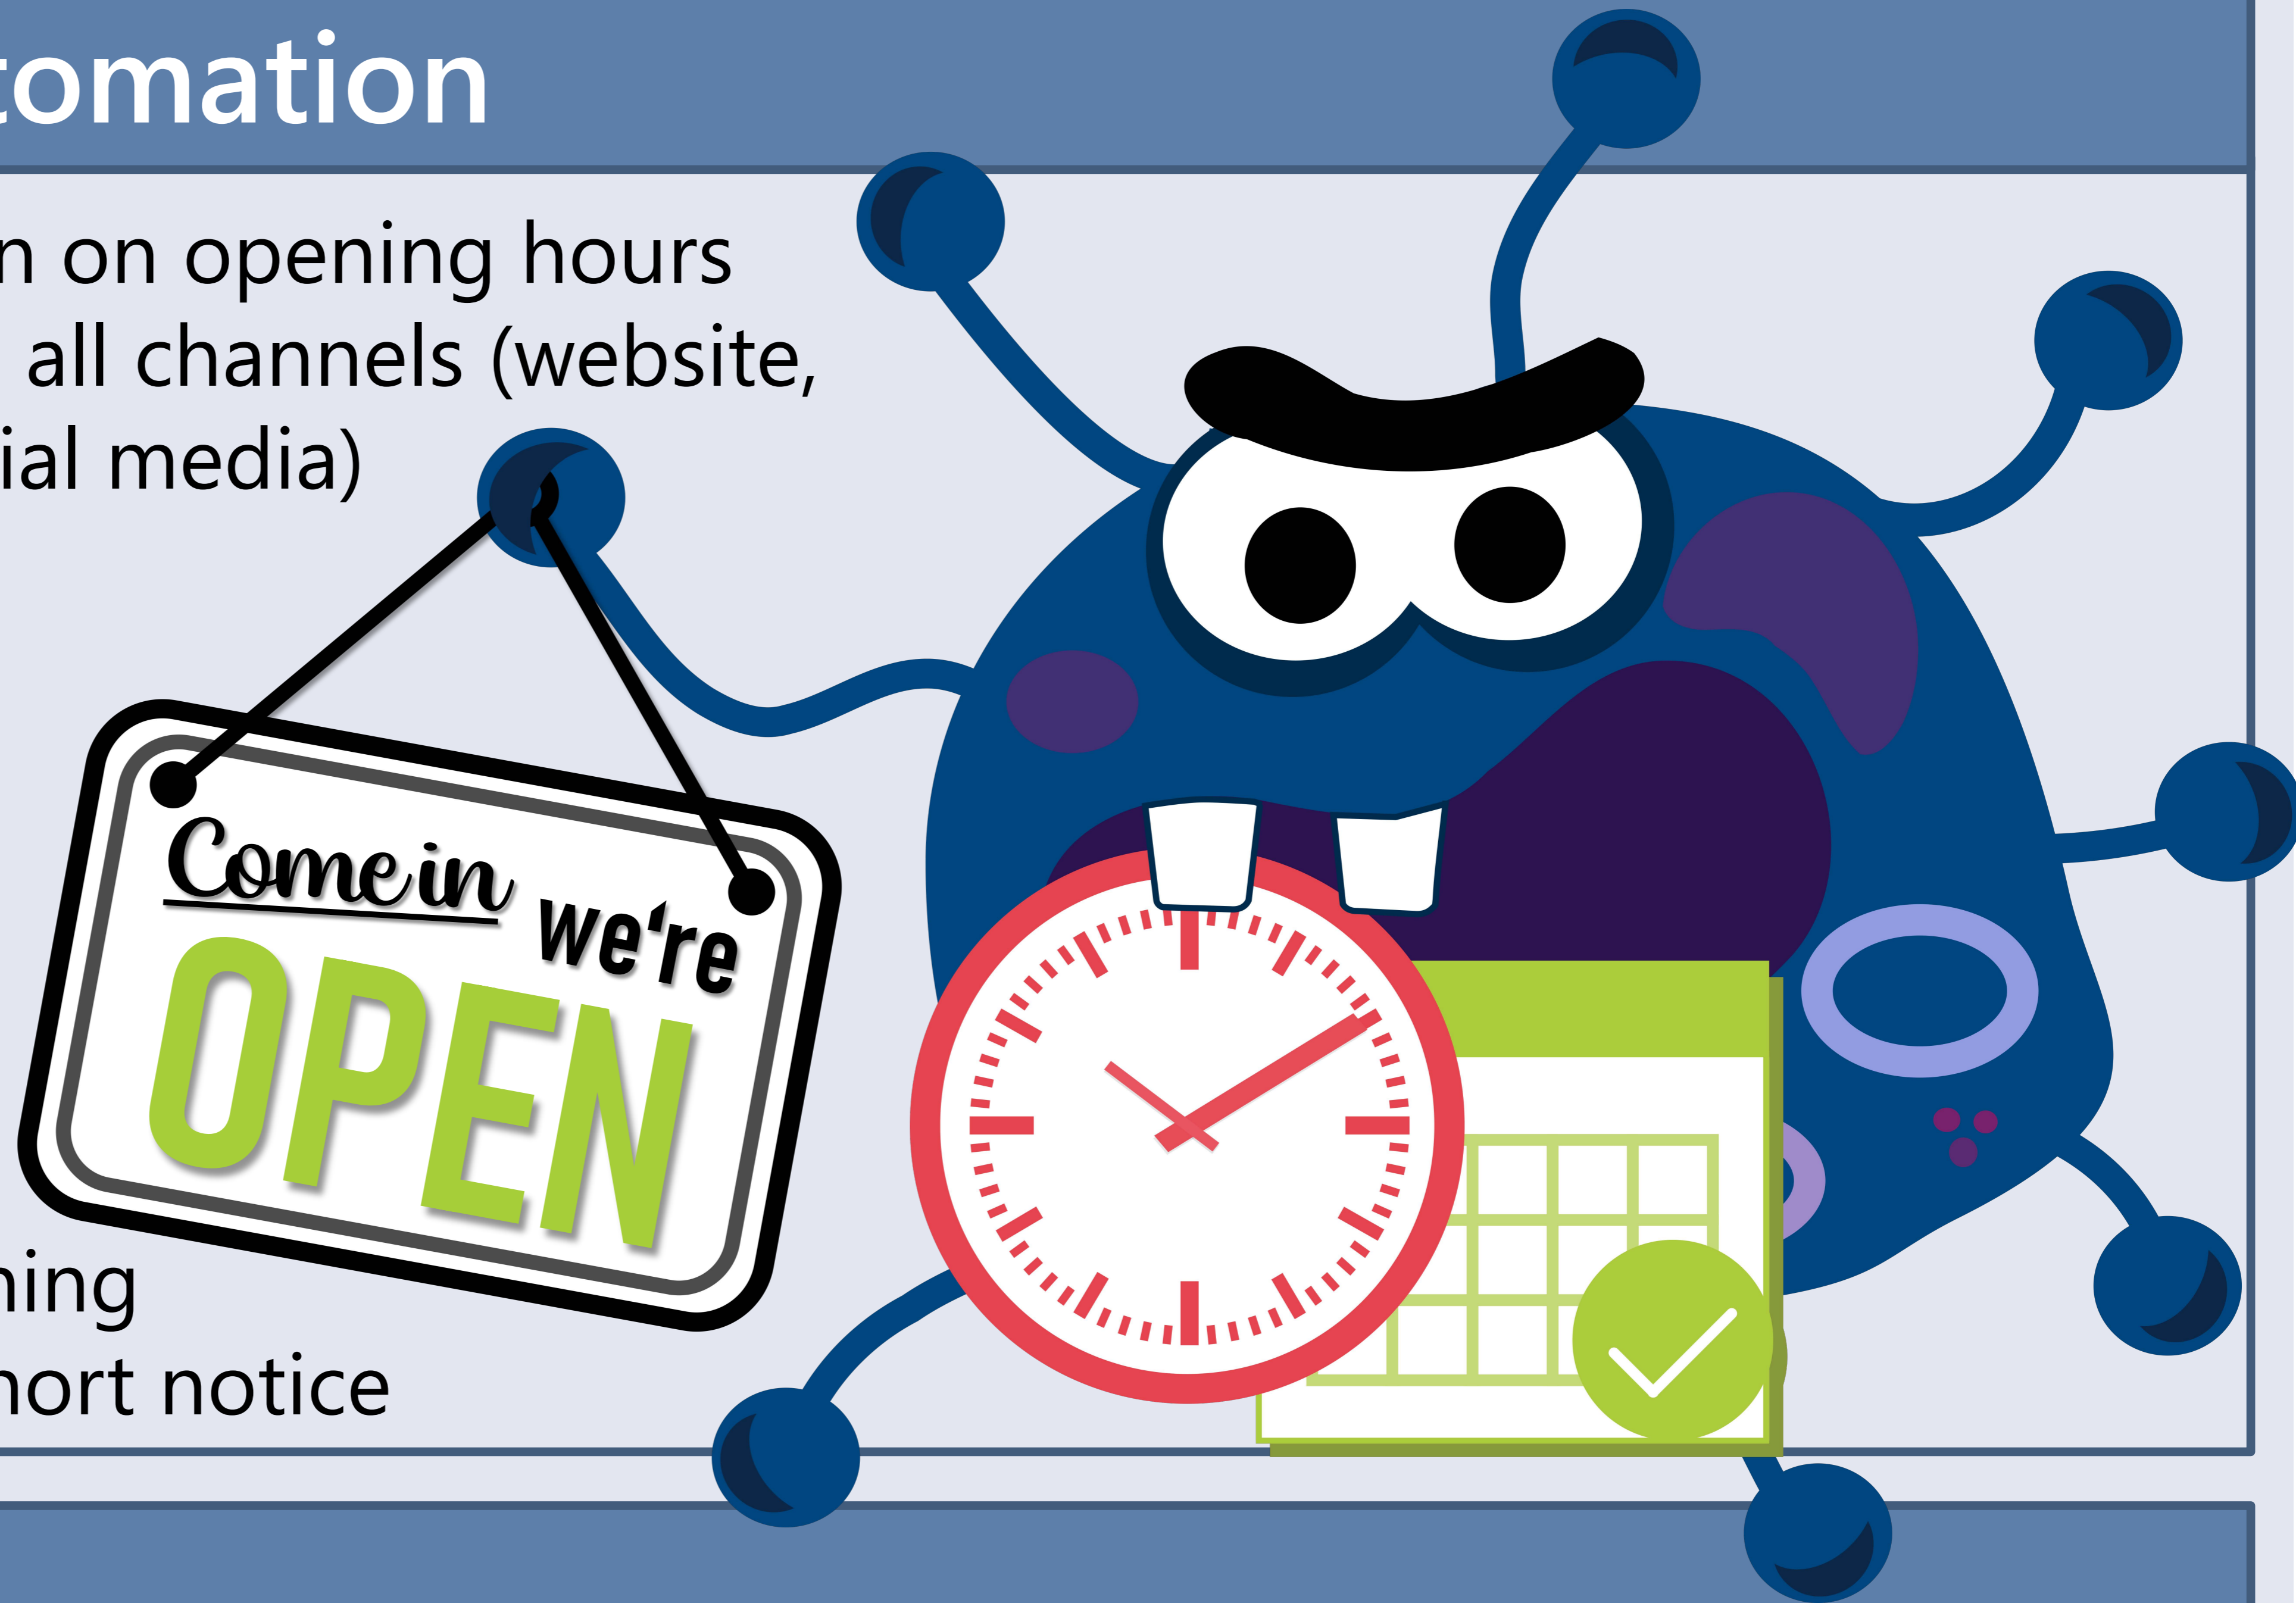

Come in, we're open!

Managing opening hours, especially in uncertain times

University of Bamberg

Our motivation for automation

- Providing up-to-date information on opening hours and reading room occupancy on all channels (website, on-site information displays, social media)
- **Challenges:**
 - Six branch libraries with varying opening hours
 - Frequent changes in lecture/non-lecture periods and due to public holidays
 - Additional challenge during the pandemic: Restricted opening hours and seat capacities at short notice

Our approach

TB 1	TB 2	TB 3	TB 4	TB 4 Lernraum24	TB 5	Erba	Staatsbibliothek	Feier-/Schließtage	Belegungszahlen
TB 3									
Öffnungszeiten			Montag	Dienstag	Mittwoch	Donnerstag	Freitag	Samstag	Sonntag
Sonderzeiten		- 04.08.2021 ☹	08:30 - 20:00	08:30 - 20:00	08:30 - 20:00	08:30 - 20:00	08:30 - 20:00	10:00 - 20:00	10:00 - 20:00
		05.08.2021 - 17.10.2021 ☹	08:30 - 20:00	08:30 - 20:00	08:30 - 20:00	08:30 - 20:00	08:30 - 20:00	10:00 - 20:00	10:00 - 20:00
		18.10.2021 - 30.11.2021 ☹	08:30 - 24:00	08:30 - 24:00	08:30 - 24:00	08:30 - 24:00	08:30 - 24:00	10:00 - 20:00	10:00 - 20:00
		01.12.2021 - ☹	08:30 - 24:00	08:30 - 24:00	08:30 - 24:00	08:30 - 24:00	08:30 - 24:00	10:00 - 20:00	10:00 - 20:00
		☺							

- A central, easy-to-use web application to *manage* and *schedule* both *opening hours* and *available seats* for all branch libraries
- Changes are possible at any time
- No help from IT staff necessary