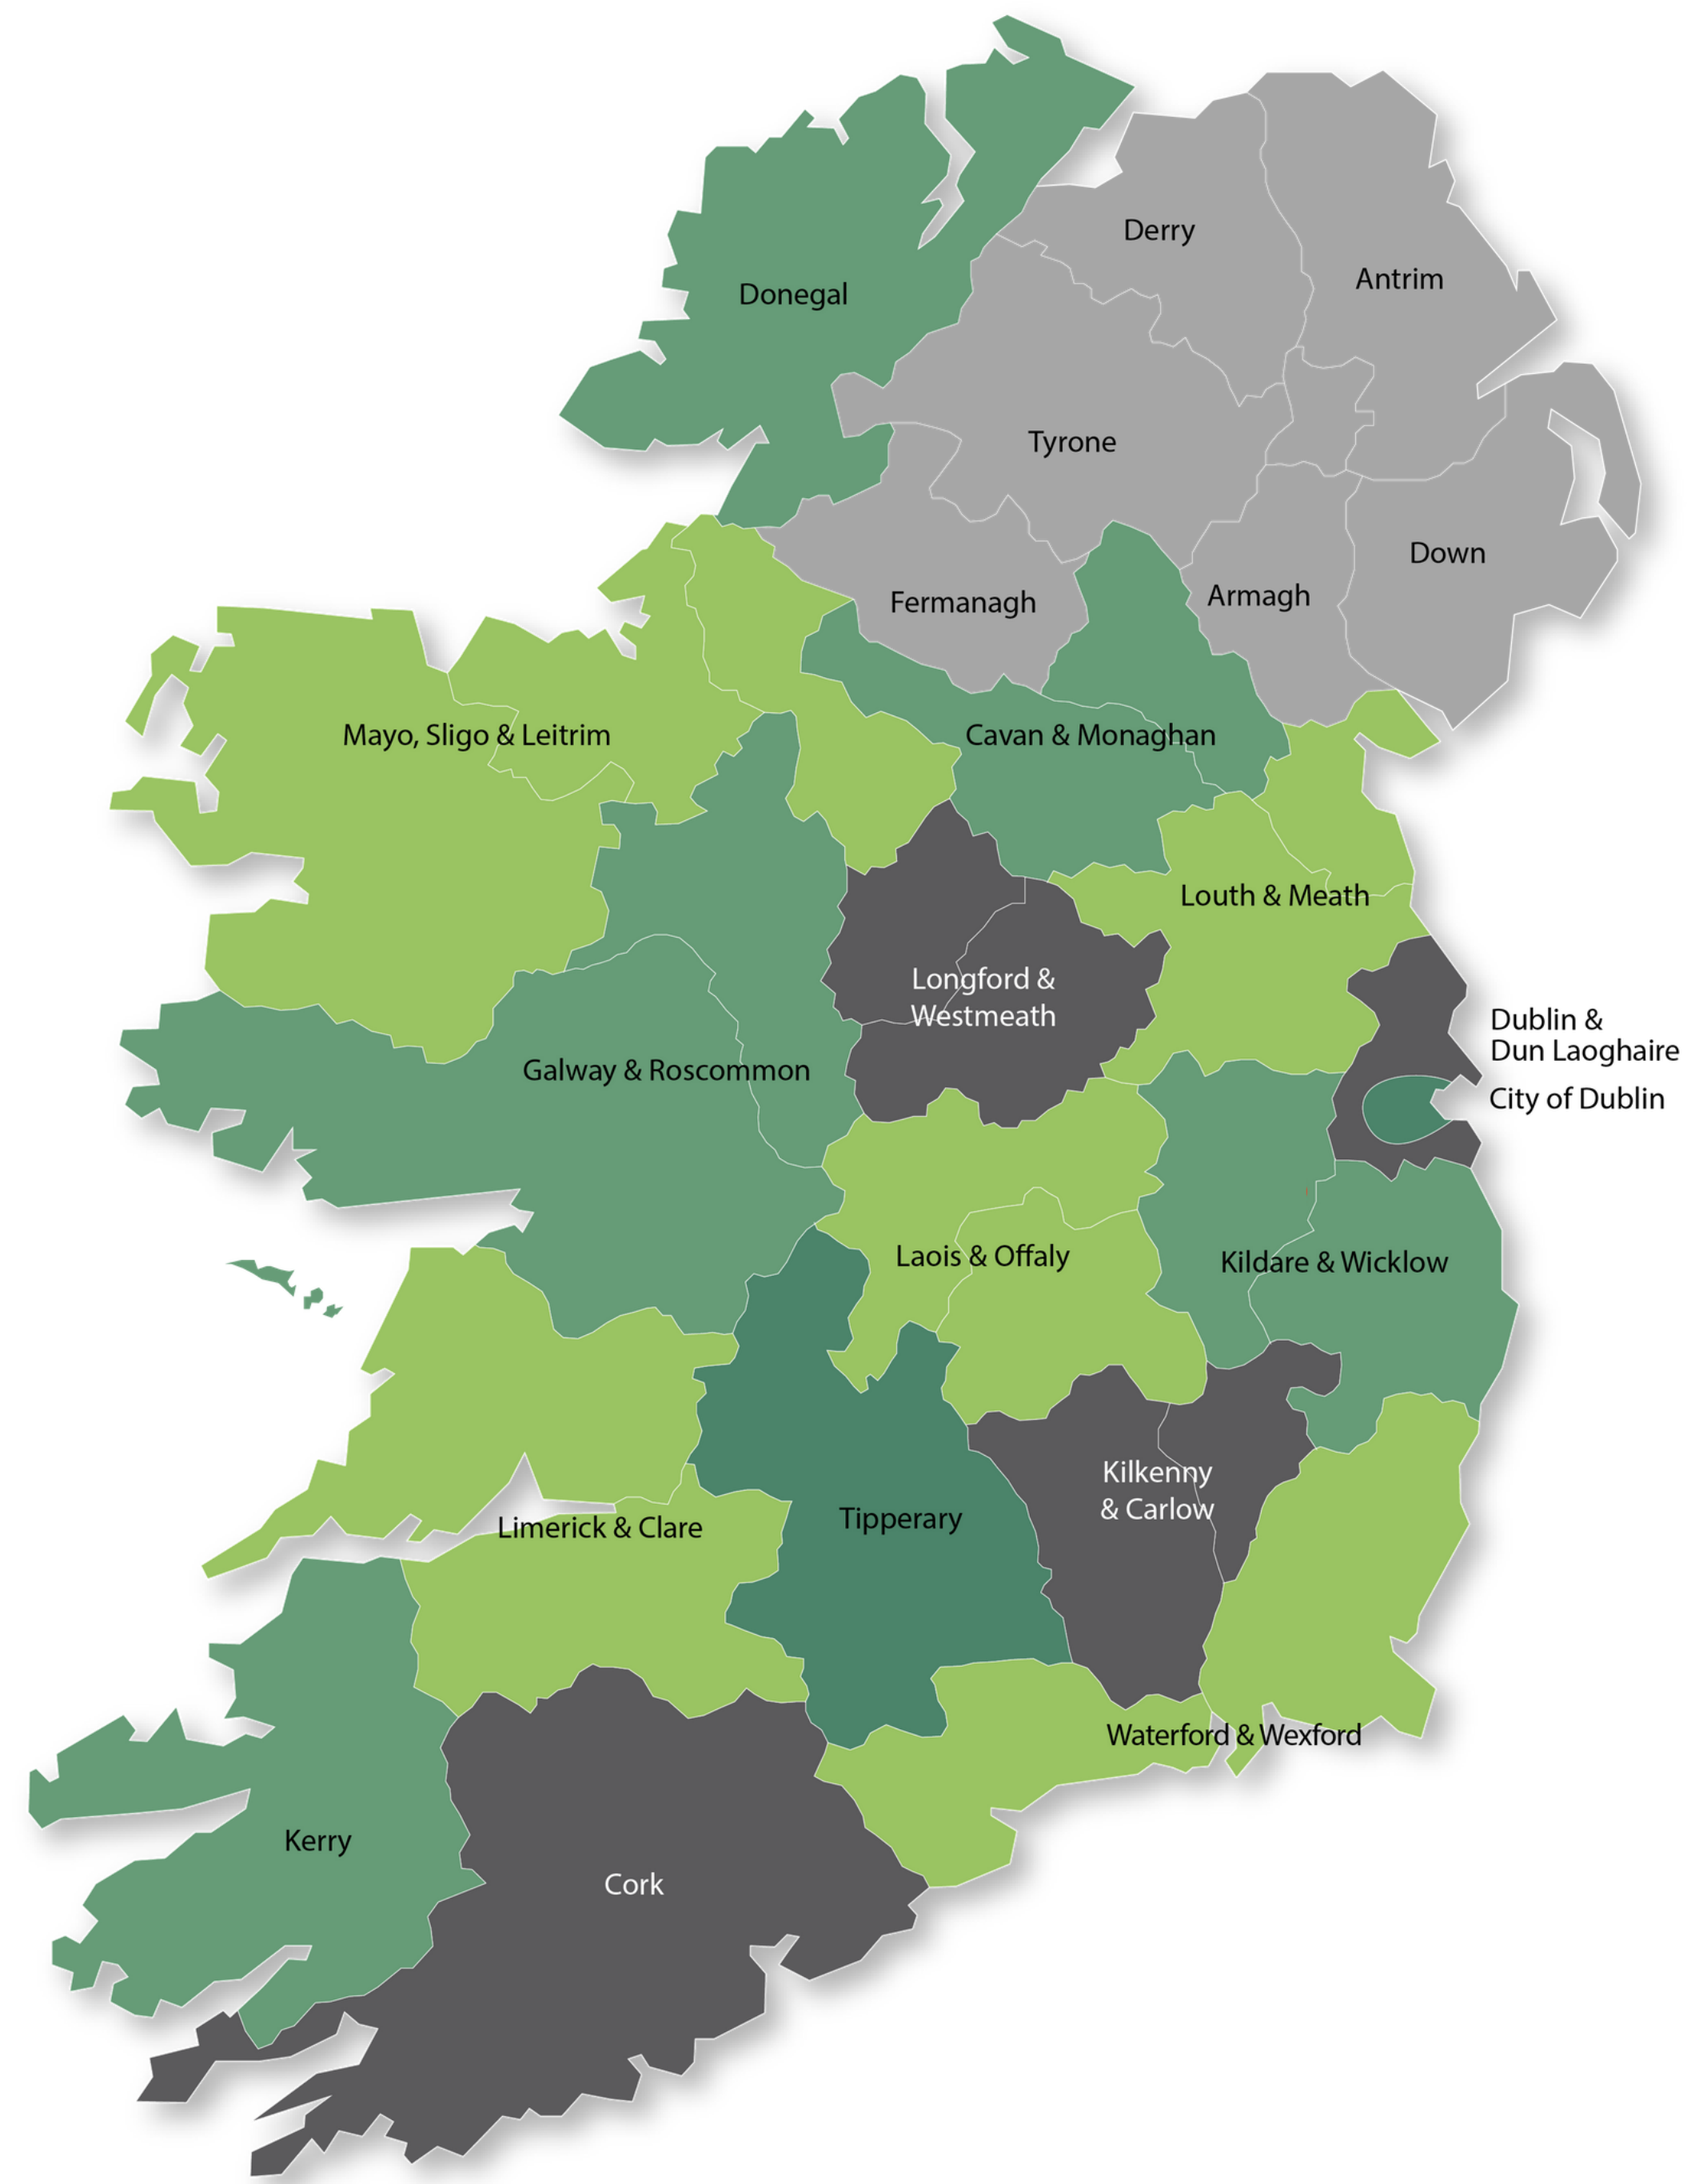

ETBI FET Digital Library: A Shared Digital Library for the Irish Further Education and Training Sector

Robert Alfis, Library Development Officer | David Hughes, Digital Systems Librarian

About ETBI and the ETBs

Education and Training Boards Ireland (ETBI) is the national representative body established to collectively represent the sixteen ETBs and promote their interests. The ETBs manage and operate Community National Schools, Post-Primary Schools, Further Education (FE) colleges, and a range of adult and further education centres delivering education and training programmes.

About the Library

The ETBI FET Digital Library went live in March 2020, shortly after the Covid-19 Pandemic. The Digital Library provides a 'one stop shop' for resources for the FET Sector. The website has a similar structure to other academic library websites. FET learners come from a very broad range of backgrounds. The digital library has sections on 'core' skills such as grammar and study skills as well as library skills such as academic writing and referencing.

The ETBI FET Digital Library:

- provides a cost-effective, shared resource to all ETBs
- improves learner access and experience
- increases the quantity, quality and comprehensiveness of online educational resources
- ensures these resources are easy to discover and retrieve for learners and staff in ETBs

Approximate Stats and Figures

Economies of Scale

The Digital Library provides excellent economy of scale to the FET sector. Rather than each resource being purchased 16 times by each ETB, resources are purchased only once.